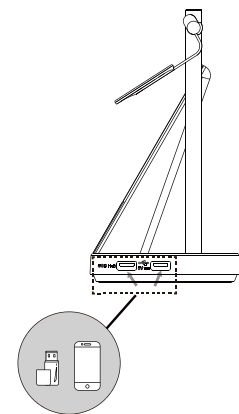

Audio (Headset)

- Microphone type: dual microphone

- Microphone sensitivity: -44.0+/-3 dBV
- Microphone frequency range: 100 Hz-10 kHz
- Speaker size: Φ 28
- Speaker sensitivity: 92.5+/-3 dB, 0.179 V
- Speaker impedance: 32+/-4.8 Ω
- Speaker max output power: 10 mW
- Speaker frequency range: 20 Hz-10 kHz
- Speaker bandwidth - talk mode: wideband
- Speaker bandwidth - music mode: super wide-band (Pending)

Audio (Base)

- Microphone type: ECM Omnidirectional microphone
- Microphone sensitivity: -38.0+/-2 dBV
- Microphone frequency range: 70 Hz-20 kHz
- Speaker size: 40mm*20.8mm
- Speaker sensitivity: 97+/-3 dB
- Speaker impedance: 4 Ω +/-15%
- Speaker max output power: 4 W
- Speaker frequency range: 160 Hz-20 kHz

Easy Call Management

- Answer/End/Reject a call
- Volume up/down
- Microphone mute
- Move the microphone boom arm up to mute, or down to unmute

Package Features

- Package contents:
  - WHB660 Base
  - WHM621 Headset or WHD622 Headset
  - Power Adapter
  - 2* 1m USB 3.0 Cable
  - Quick Start Guide
- Optional accessories:
  - Busylight BLT60
  - Wireless Charger
  - Bluetooth Dongle BT50
- WH66 Mono: Base: 398g, Headset: 80g
- WH66 Dual: Base: 398g, Headset: 127g
- N.W/CTN:
  - WH66 Mono: 10.46 kg; WH66 Dual: 10.96 kg
- Giftbox size: 255mm*204mm*135mm
- Carton Meas: 698mm*421mm*265mm

Compliance

CE FC IC

Connection