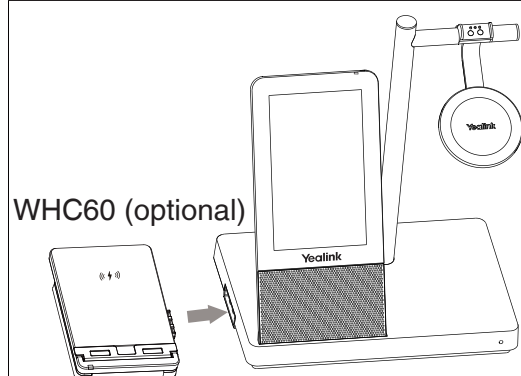

Audio (Headset)

- Microphone type: dual microphone

- Microphone sensitivity: -44.0+/-3 dBV
- Microphone frequency range: 100 Hz-10 kHz
- Speaker size: Φ 28
- Speaker sensitivity: 92.5+/-3 dB, 0.179 V
- Speaker impedance: 32+/-4.8 Ω
- Speaker max output power: 10 mW
- Speaker frequency range: 20 Hz-10 kHz
- Speaker bandwidth - talk mode: wideband
- Speaker bandwidth - music mode: super wide-band (Pending)

Audio (Base)

- Microphone type: ECM Omnidirectional microphone
- Microphone sensitivity: -38.0+/-2 dBV
- Microphone frequency range: 70 Hz-20 kHz
- Speaker size: 40mm*20.8mm
- Speaker sensitivity: 97+/-3 dB
- Speaker impedance: 4 Ω +/-15%
- Speaker max output power: 4 W
- Speaker frequency range: 160 Hz-20 kHz

Easy Call Management

- Answer/End/Reject a call
- Volume up/down
- Microphone mute
- Move the microphone boom arm up to mute, or down to unmute

Package Features

- Package contents:
  - WHB660 Base
  - WHM621 Headset or WHD622 Headset
  - Power Adapter
  - 2* 1m USB 3.0 Cable
  - Quick Start Guide
- Optional accessories:
  - Busylight BLT60
  - Wireless Charger
  - Bluetooth Dongle BT50
- WH66 Mono: Base: 398g, Headset: 80g
- WH66 Dual: Base: 398g, Headset: 127g
- N.W/CTN:
  - WH66 Mono: 10.46 kg; WH66 Dual: 10.96 kg
- Giftbox size: 255mm*204mm*135mm
- Carton Meas: 698mm*421mm*265mm

Compliance

CE FC IC

Connection