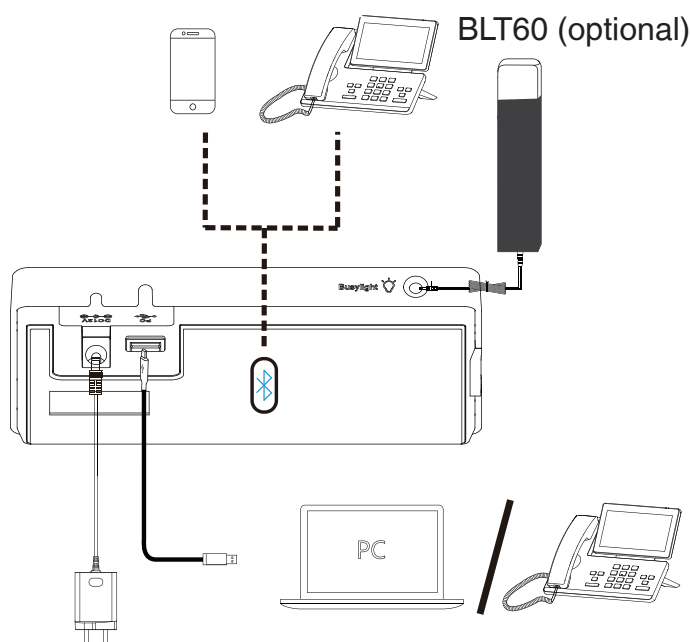

Audio (Headset)

- Microphone type: dual microphone

- Microphone sensitivity: -44.0+/-3 dBV
- Microphone frequency range: 100 Hz-10 kHz
- Speaker size: Φ 28
- Speaker sensitivity: 92.5+/-3 dB, 0.179 V
- Speaker impedance: 32+/-4.8 Ω
- Speaker max output power: 10 mW
- Speaker frequency range: 20 Hz-10 kHz
- Speaker bandwidth - talk mode: wideband
- Speaker bandwidth - music mode: super wide-band (Pending)

Audio (Base)

- Microphone type: ECM Omnidirectional microphone
- Microphone sensitivity: -38.0+/-2 dBV
- Microphone frequency range: 70 Hz-20 kHz
- Speaker size: 40mm*20.8mm
- Speaker sensitivity: 97+/-3 dB
- Speaker impedance: 4 Ω +/-15%
- Speaker max output power: 4 W
- Speaker frequency range: 160 Hz-20 kHz

Easy Call Management

- Answer/End/Reject a call
- Volume up/down
- Microphone mute
- Move the microphone boom arm up to mute, or down to unmute

Package Features

- Package contents:
  - WHB660 Base
  - WHM621 Headset or WHD622 Headset
  - Power Adapter
  - 2* 1m USB 3.0 Cable
  - Quick Start Guide
- Optional accessories:
  - Busylight BLT60
  - Wireless Charger
  - Bluetooth Dongle BT50
- WH66 Mono: Base: 398g, Headset: 80g
- WH66 Dual: Base: 398g, Headset: 127g
- N.W/CTN:
  - WH66 Mono: 10.46 kg; WH66 Dual: 10.96 kg
- Giftbox size: 255mm*204mm*135mm
- Carton Meas: 698mm*421mm*265mm

Compliance

CE FC IC

Connection